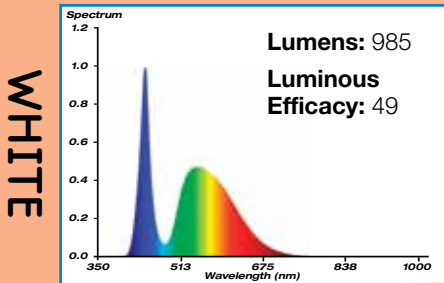

Photometry – EvoMAX LED Pool Lights

Lumen (lm) – Is the measure of the total amount of visible light emitted by a luminaire.
Luminous Efficacy (lm/W) – is a measure of the efficiency with which a luminaire provides visible light from electricity.

FIXED COLOURS

Brightness and efficacy of LED Fixed-colour Pool Lights.

MULTI-COLOUR

Brightness and efficacy of LED Multi-colour Pool Lights at specific phases of the colour spectrum.