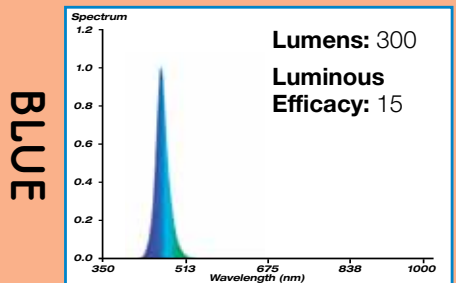

Photometry – EvoMAX LED Pool Lights

Lumen (lm) – Is the measure of the total amount of visible light emitted by a luminaire.
Luminous Efficacy (lm/W) – is a measure of the efficiency with which a luminaire provides visible light from electricity.

FIXED COLOURS

Brightness and efficacy of LED Fixed-colour Pool Lights.

MULTI-COLOUR

Brightness and efficacy of LED Multi-colour Pool Lights at specific phases of the colour spectrum.