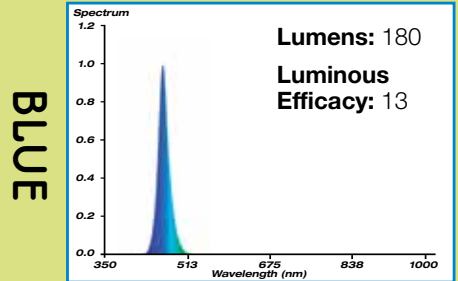

Photometry – EvoFG LED Pool Lights

Lumen (lm) – Is the measure of the total amount of visible light emitted by a luminaire.
Luminous Efficacy (lm/W) – is a measure of the efficiency with which a luminaire provides visible light from electricity.

FIXED COLOURS

Brightness and efficacy of LED Fixed-colour Pool Lights.

MULTI-COLOUR

Brightness and efficacy of LED Multi-colour Pool Lights at specific phases of the colour spectrum.