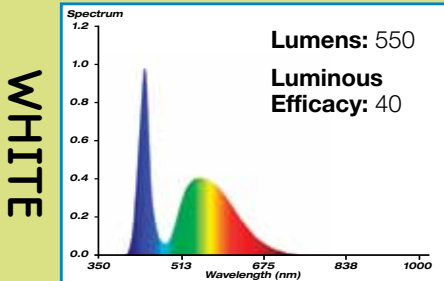

Photometry – EvoFG LED Pool Lights

Lumen (lm) – Is the measure of the total amount of visible light emitted by a luminaire.
Luminous Efficacy (lm/W) – is a measure of the efficiency with which a luminaire provides visible light from electricity.

FIXED COLOURS

Brightness and efficacy of LED Fixed-colour Pool Lights.

MULTI-COLOUR

Brightness and efficacy of LED Multi-colour Pool Lights at specific phases of the colour spectrum.