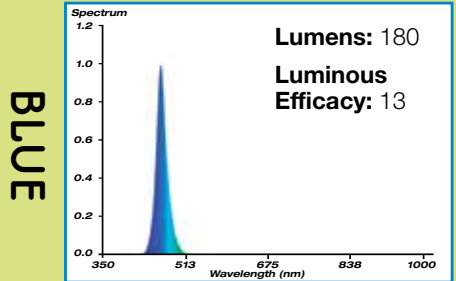

Photometry – Evo2 LED Pool Lights

Lumen (lm) – Is the measure of the total amount of visible light emitted by a luminaire.
Luminous Efficacy (lm/W) – is a measure of the efficiency with which a luminaire provides visible light from electricity.

FIXED COLOURS

Brightness and efficacy of LED Fixed-colour Pool Lights.

MULTI-COLOUR

Brightness and efficacy of LED Multi-colour Pool Lights at specific phases of the colour spectrum.