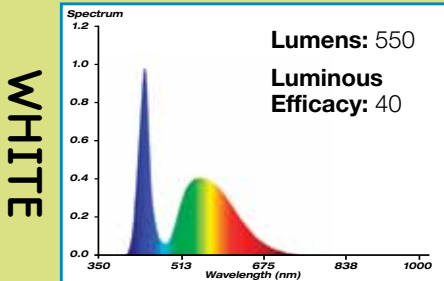

Photometry – Evo2 LED Pool Lights

Lumen (lm) – Is the measure of the total amount of visible light emitted by a luminaire.
Luminous Efficacy (lm/W) – is a measure of the efficiency with which a luminaire provides visible light from electricity.

FIXED COLOURS

Brightness and efficacy of LED Fixed-colour Pool Lights.

MULTI-COLOUR

Brightness and efficacy of LED Multi-colour Pool Lights at specific phases of the colour spectrum.