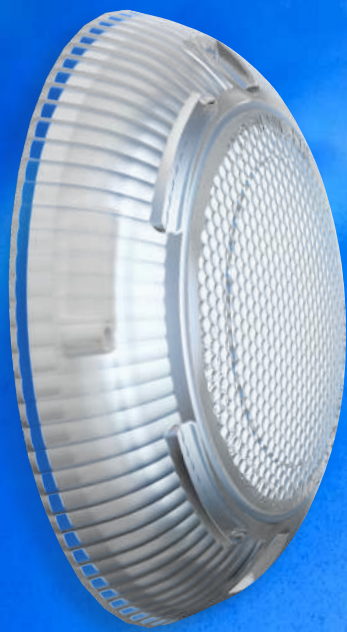

EVOFG

LED POOL LIGHTS

AQUA QUIP
www.aquaquip.com.au

Low profile, compact niche light – suitable for fibreglass and above ground vinyl pools

- EvoFG is simple to install, as it fits through a 60mm hole in the pool wall panel. Panel thickness can be up to 40mm thick.
- 1.2m of cable is factory wound up inside the niche and features a Quick Connect Plug Kit, enabling detachment of pool light lamp when needed. This cable length provides the installer greater flexibility in the pool light positioning and allows EvoFG to be installed below ledges – eliminating shadows and providing enhanced illumination.

- Available in fixed colours of blue, white and warm white – as well as multi-colour.
- Multi-colour lights can be operated from Aqua-Quip's InstaTouch Smart Lighting Controller, a wall switch or a variety of third party control systems.

Compatible with
InstaTouch™
SMART LIGHTING CONTROLLER

Specifications:

Aqua-Quip EvoFG – Niche Light				
Suitable for:	New Fibreglass and A/G Vinyl Pools			
Option:	Niches available in white or grey			
Cable Lengths:	20m, 30m			
Operating Voltage:	12v AC			
Dimensions:	Lens: 118mm Protrusion: 29mm			
Rating:	IPX8			
	Multi-Colour	Blue	White	Warm White
Power Consumption:	20 VA Max	11 VA	11 VA	11 VA
Light Colour:	Various	475 nm	>5000K	3000K
Light Output (typical):	Various	180 lm	550 lm	550 lm