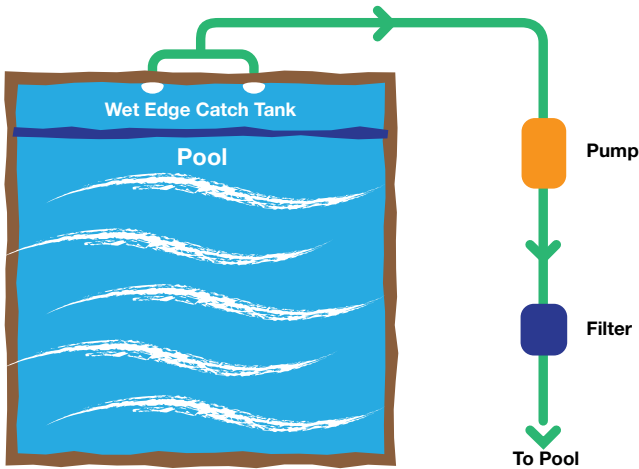

Perfect for Wet Deck/Edge

Ideal for Wet Deck/Edge pools where no skimmer is installed.

Ease of use

Combine with a skimmer for more convenient cleaning operation and less hose.

Multi-purpose

Perfect for the manual cleaning of Water Features, Ponds, Catch tanks and Spas as Safe'T'Suction can be fitted anywhere on the suction line before the pump. In or out of water!

Safe operation

If the Davbroz connector becomes disconnected there is no danger to swimmers as normal safe circulation resumes immediately. When Safe'T'Suction is connected suction is always evenly reduced at below water secondary outlets.

Safe'T'Suction is Australian designed and patented

Remove Dress Ring Cover, open spring loaded port.

Insert speed controlled Davbroz connector, ready to vacuum.

Safe'T'Suction

WET EDGE / DECK

Problem: On standard wet-edge pools, there is no skimmer box installed. Therefore there is no easy or safe way to install a suction pool cleaner or to manually vacuum the pool or catch tank.

Solution: Install the Davbroz Safe-T-Suction. This will provide for a safe vacuum connection point for manual or automatic pool cleaning. A three-way valve and check valve need to be installed.

CONNECTION WITH SKIMMER BOX