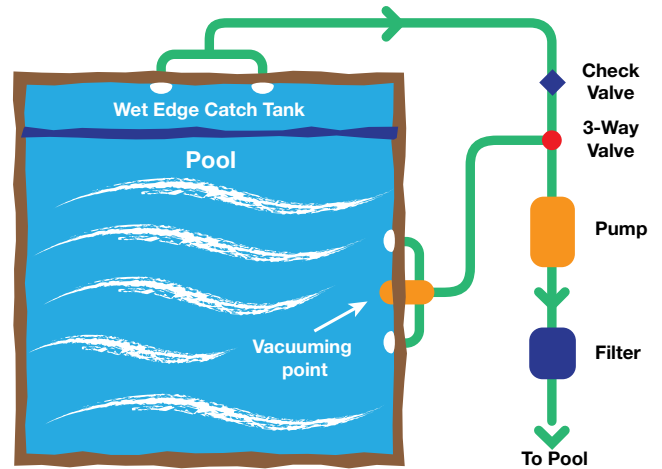

Perfect for Wet Deck/Edge

Ideal for Wet Deck/Edge pools where no skimmer is installed.

Ease of use

Combine with a skimmer for more convenient cleaning operation and less hose.

Multi-purpose

Perfect for the manual cleaning of Water Features, Ponds, Catch tanks and Spas as Safe'T'Suction can be fitted anywhere on the suction line before the pump. In or out of water!

Safe operation

If the Davbroz connector becomes disconnected there is no danger to swimmers as normal safe circulation resumes immediately. When Safe'T'Suction is connected suction is always evenly reduced at below water secondary outlets.

Safe'T'Suction is Australian designed and patented

Remove Dress Ring Cover, open spring loaded port.

Insert speed controlled Davbroz connector, ready to vacuum.

Safe'T'Suction

WET EDGE / DECK

Problem: On standard wet-edge pools, there is no skimmer box installed. Therefore there is no easy or safe way to install a suction pool cleaner or to manually vacuum the pool or catch tank.

Solution: Install the Davbroz Safe-T-Suction. This will provide for a safe vacuum connection point for manual or automatic pool cleaning. A three-way valve and check valve need to be installed.

CONNECTION WITH SKIMMER BOX