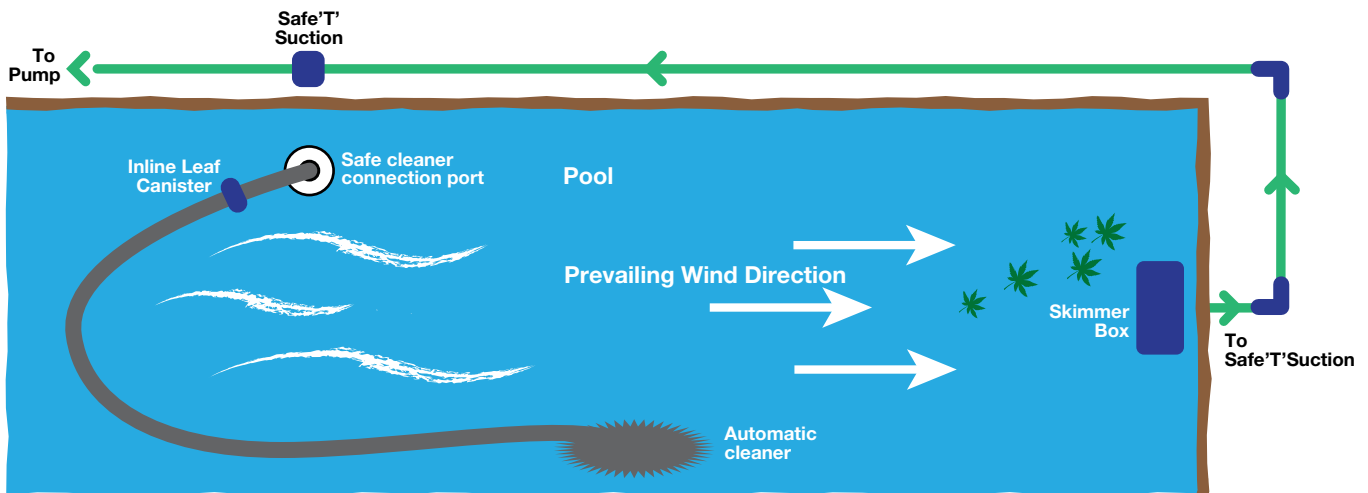

Safe operation

If the Davbroz connector becomes disconnected there is no danger to swimmers as normal safe circulation resumes immediately. When Safe'T'Suction is connected suction is always evenly reduced at below water secondary outlets.

Safe'T'Suction is Australian designed and patented

Remove Dress Ring Cover, open spring loaded port.

Insert speed controlled Davbroz connector, ready to vacuum.

Safe'T'Suction

WET EDGE / DECK

Problem: On standard wet-edge pools, there is no skimmer box installed. Therefore there is no easy or safe way to install a suction pool cleaner or to manually vacuum the pool or catch tank.

Solution: Install the Davbroz Safe-T-Suction. This will provide for a safe vacuum connection point for manual or automatic pool cleaning. A three-way valve and check valve need to be installed.

CONNECTION WITH SKIMMER BOX

Safe'T'Suction can be installed in conjunction with a skimmer box. Place skimmer correctly to surface skim and locate Safe'T'Suction in the most convenient location to vacuum pool. Speed controlled suction and shorter hose length gives a better result and skimmer can still operate as it was originally designed.